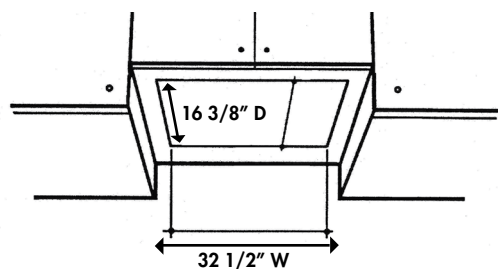

XO

www.xoappliance.com

XOI Spec Sheet

Insert

2 YEAR
PARTS & LABOR
WARRANTY

Model: XOI33S

Sizes: 33.75" **Depth:** 18 7/16"

Features and Benefits:

- 600 CFM high velocity blower optimally removes Smoke, Grease and Odors
- 3 speed electronic illuminated controls
- Two 50W Halogen Lights - Provide brilliant illumination over the cooking surface
- Unit Dimensions: 33 3/4" W x 18 7/16" D x 11 1/2" T
Cut Out Dims: 32 1/2" " W x 16 3/8" D
- Professional Baffle Filters - Trap airborne smoke and grease particles. They can be easily removed for dishwasher-safe cleaning
- Compact design makes installation a breeze
- Mounting Height from cooking surface 27"-32"

Cut out dimensions: Width 32 1/2" Depth: 16 3/8"

XO

www.xoappliance.com

XO is Exclusively Distributed by:
Eastern Marketing Corp 24 Eisenhower Parkway Roseland,
New Jersey 07068 800-966-8300
www.easternmarketingcorp.com