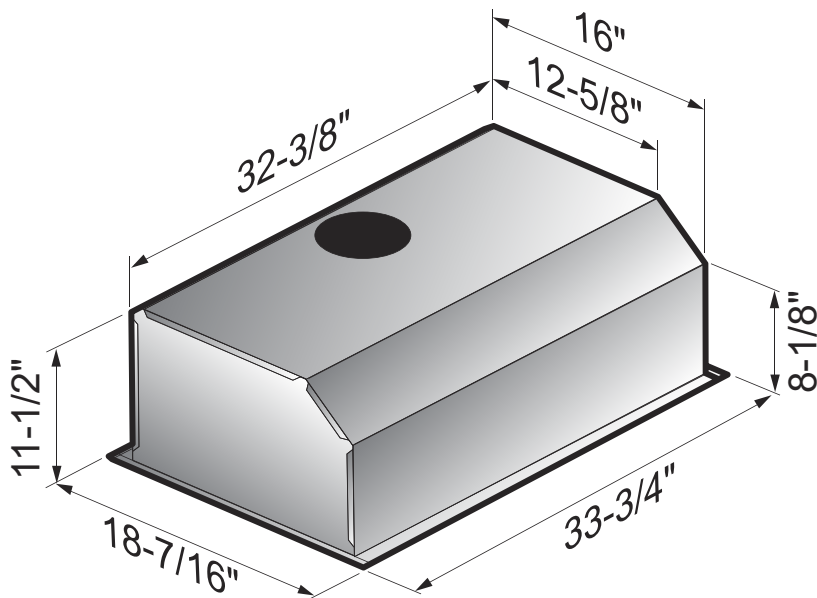

XO

www.xoappliance.com

XOI Spec Sheet

Insert

2 YEAR
PARTS & LABOR
WARRANTY

Model: XOI33S

Sizes: 33.75" **Depth:** 18 7/16"

Features and Benefits:

- 600 CFM high velocity blower optimally removes Smoke, Grease and Odors
- 3 speed electronic illuminated controls
- Two 50W Halogen Lights - Provide brilliant illumination over the cooking surface
- Unit Dimensions: 33 3/4" W x 18 7/16" D x 11 1/2" T
Cut Out Dims: 32 1/2" " W x 16 3/8" D
- Professional Baffle Filters - Trap airborne smoke and grease particles. They can be easily removed for dishwasher-safe cleaning
- Compact design makes installation a breeze
- Mounting Height from cooking surface 27"-32"

Cut out dimensions: Width 32 1/2" Depth: 16 3/8"

XO

www.xoappliance.com

XO is Exclusively Distributed by:
Eastern Marketing Corp 24 Eisenhower Parkway Roseland,
New Jersey 07068 800-966-8300
www.easternmarketingcorp.com